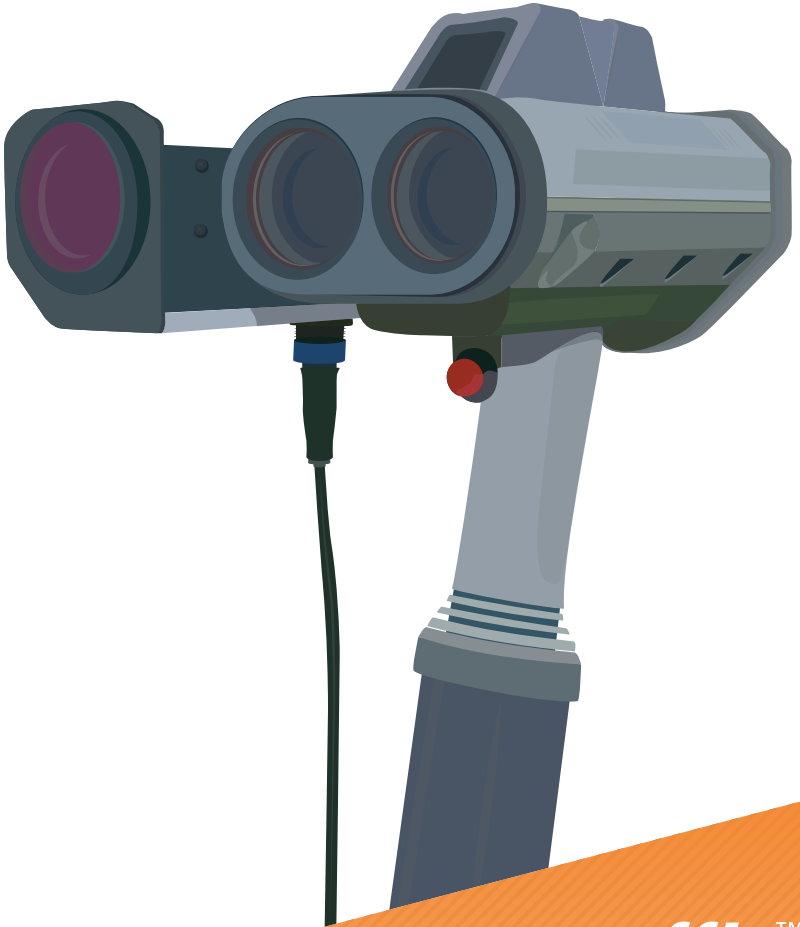

DRAGON EYE TECHNOLOGY, LLC

DRAGONCAM™

PORTABLE PHOTO LASER SPEED ENFORCEMENT SYSTEM

optotraffic™
innovative traffic safety solutions 

The **DragonCam™ system** is a handheld, full-featured, laser-based digital imaging enforcement system capable of capturing high-resolution images and videos of vehicles violating preset speed limits.

FEATURES:

- ✦ Includes DragonEye's IACP certified LiDAR technology with rugged tablet computer
- ✦ Compact system allows for handheld, tripod or in vehicle use
- ✦ Wireless, encrypted violation uploads to our secure server after enforcement ends

ADVANTAGES:

- ✦ Combines traditional & automated enforcement in convenient, user-friendly system
- ✦ Capture identifiable license plates from distances up to 450 ft
- ✦ Increases officer safety, maintains officer discretion